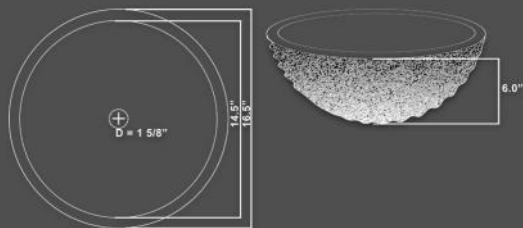

Compatible Drains: EB_D001, EB_D002, EB_D003

Care of Stone Sinks

Due to the porous nature of natural stone, certain substances can stain your stone sink. Polished surfaces are much less porous while unpolished or honed surfaces are more porous, making them susceptible to staining and moisture absorption. We recommend that you wipe up spills of any liquid that contains chemicals or heavy color dies immediately and do not allow surface deposits of water bi-products such as calcium, salt, lime or detergents to build up on your stone sink. Eden Bath stone sinks should be cleaned regularly by using a soft cloth or a sponge with a solution of a non-abrasive light neutral detergent (pH 7) as well as warm water. Regular dish soap and warm water will also suffice or a professional stone cleaner solution, which can be purchased from a local hardware store. Make sure that you thoroughly rinse and dry the stone sink after cleaning.