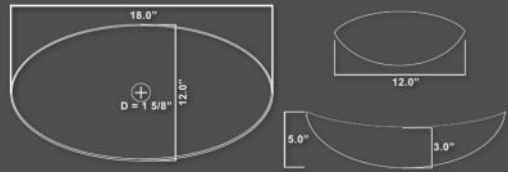

EB_C005 - Double Wall Bowl Sink

EB_C005AD
Antique Dark Copper

Sink Size: 18.0" x 6.75"
Compatible Drains: EB_D002, EB_D003

EB_C006 - Canoe Shaped Sink

EB_C006AD
Antique Dark Copper

Sink Size: 18.0" x 12.0" x 5.0"
Compatible Drains: EB_D002, EB_D003