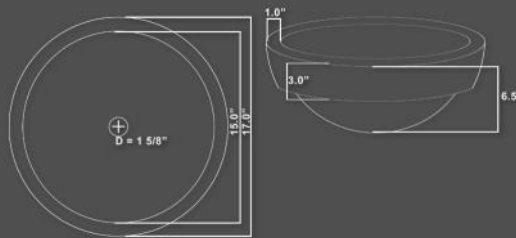

EB_C009AD
Antique Dark Copper

Sink Size: 17.0" x 6.5"
Compatible Drains: EB_D002, EB_D003