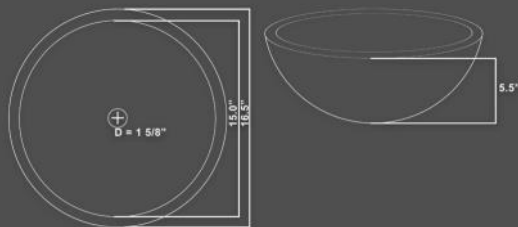

EB_S004MTN-P
Tan Mosaic Marble

Compatible Drains: EB_D001, EB_D002, EB_D003