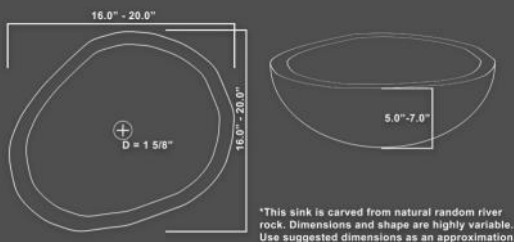

EB_S019RR-P
Natural River Rock

Compatible Drains: EB_D002, EB_D003

Check www.EdenBath.com/photos.asp for pictures and dimensions of EB_S019RR-P sinks currently in stock.