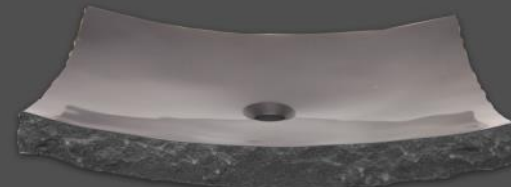

EB_S011BT-P
Beige Travertine

EB_S011DE-H
Dark Emperador Marble

EB_S011LM-P
White Limestone

EB_S014 - Large Zen Sink - Rough Edge [21.0" x 17.0" x 4.0"]

EB_S014BK-P
Absolute Black Granite

Compatible Drains: EB_D001, EB_D002, EB_D003