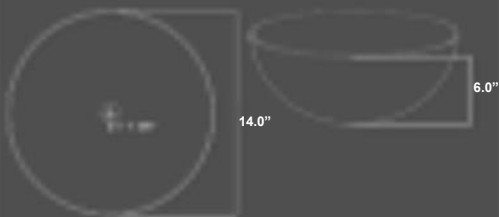

EB_C012AD
Antique Dark Copper

Sink Size: 14.0" x 6.0"
Compatible Drains: EB_D002, EB_D003

Care of Copper Sinks

Cleaning of copper sinks should only be done with soap and water. Do not use copper polish, any abrasives or chemicals as these will change the sink's finish. Care should be taken not to leave anything on the sink surface after its use such as acidic fluids, cleaning products, toothpaste, food etc. If you experience hard water, we recommend wiping the sink down after each use with a gentle soft cloth to avoid spotting. Wipe off any acidic chemical that comes in contact with your sink immediately.

If you want the sink to develop its own unique patina, simply give it time to slowly age. However, if you would like to keep your copper sink looking like it did when you first installed it, we recommend waxing the sink every 2-3 months. A good coat of a high quality natural carnauba wax will create a protective coating between the copper and the "elements" like air and water to prevent it from changing color. Carnauba wax is a food grade wax which is often used to coat jelly beans and bubble gum. Carnauba wax is the main ingredient in many car waxes so it can usually be found in the car detailing and waxing section of most larger department and automotive stores. Remember to re-wax the copper sink at regular intervals to keep the sink looking like new. If you wax your copper sink regularly, you likely only need to rinse your sink with a soap and warm water solution to clean the sink.