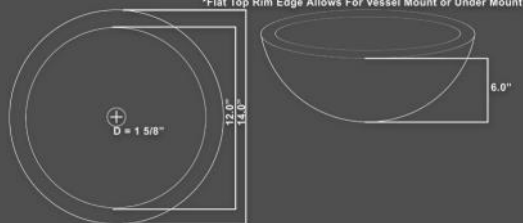

Compatible Drains: EB_D001, EB_D002, EB_D003