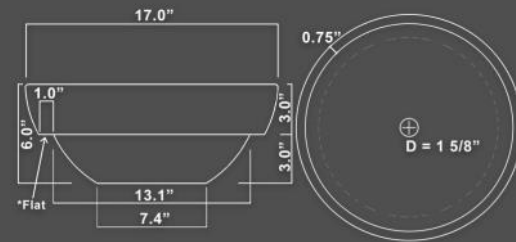

EB_S022BA-H
Black Basalt

Compatible Drains: EB_D001, EB_D002, EB_D003