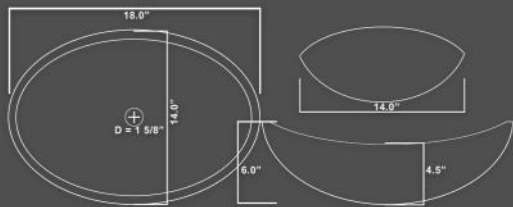

Stone Sinks

EB_S005 - Canoe Shaped Stone Sink [18.0" x 14.0" x 6.0"]

Compatible Drains: EB_D001, EB_D002, EB_D003

Stone Sink Finishes:
♦ Model numbers ending in a -P feature a polished finish.
♦ Model numbers ending in a -H feature a honed finish.

EB_S006 - Infinity Pool Stone Sink [22.0" x 16.0" x 3.0"]

Compatible Drains: EB_D001, EB_D002, EB_D003

EB_S010 - Small Oval Stone Sink [20.0" x 12.0" x 4.5"]

Compatible Drains: EB_D001, EB_D002, EB_D003

EB_S011 - Deep Zen Stone Sink [18.5" x 14.75" x 5.0"]

Compatible Drains: EB_D001, EB_D002, EB_D003

EB_S014 - Large Zen Sink - Rough Edge [21.0" x 17.0" x 4.0"]

Compatible Drains: EB_D001, EB_D002, EB_D003