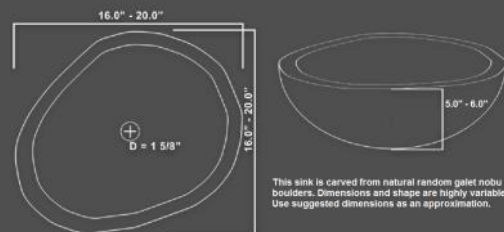

EB_S019GN-P
Galet Nobu Boulder

Compatible Drains: EB_D001, EB_D002, EB_D003