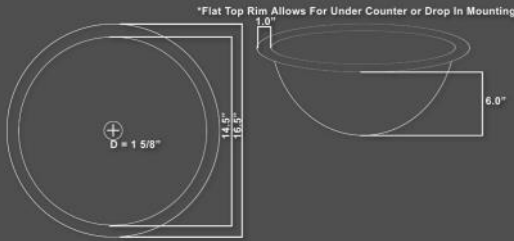

EB_C001AD
Antique Dark Copper

Sink Size: 16.5" x 6.0"
Compatible Drains: EB_D002, EB_D003

EB_C004 - Bowl Shaped Sink

EB_C004AD
Antique Dark Copper

Sink Size: 16.0" x 6.0"
Compatible Drains: EB_D002, EB_D003