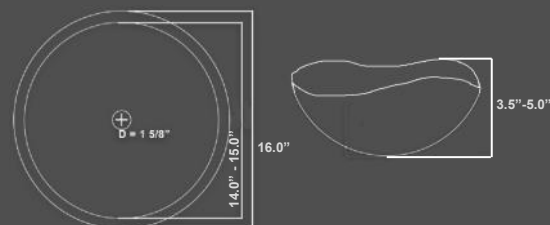

EB_S032WY-P
Wooden Marble

Compatible Drains: EB_D001, EB_D002, EB_D003