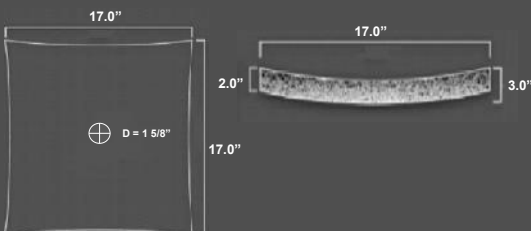

Compatible Drains: EB_D001, EB_D002, EB_D003