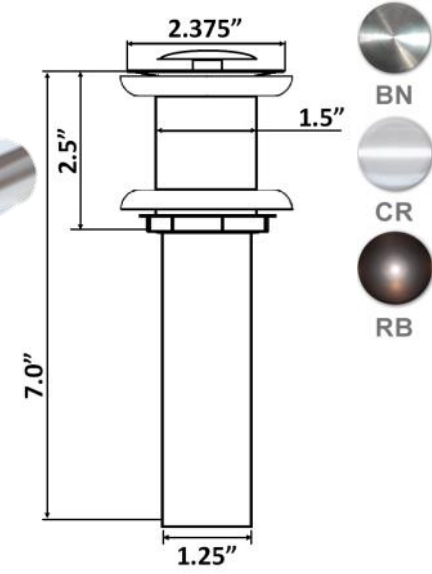

EB_D002 - Popup Drain 1.5" (1 1/2")

EB_D002BN Shown

EB_MR01 - Glass Sink Mounting Ring (3" x 3/8")