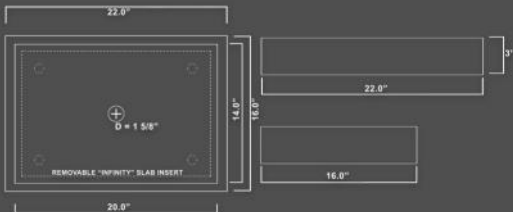

EB_S006 - Infinity Pool Stone Sink [22.0" x 16.0" x 3.0"]

EB_S006BA-H
Black Basalt

Compatible Drains: EB_D001, EB_D002, EB_D003

EB_S006BT-H
Beige Travertine

EB_S006CW-P
White Carrara Marble

EB_S010 - Small Oval Stone Sink [20.0" x 12.0" x 4.5"]