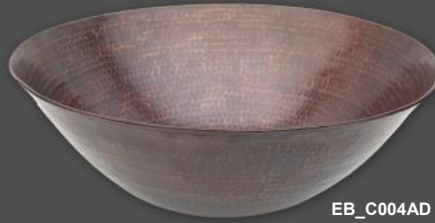

EB_C001AD
Antique Dark Copper

Sink Size: 16.5" x 6.0"
Compatible Drains: EB_D002, EB_D003

EB_C004 - Bowl Shaped Sink

EB_C004AD
Antique Dark Copper

Sink Size: 16.0" x 6.0"
Compatible Drains: EB_D002, EB_D003