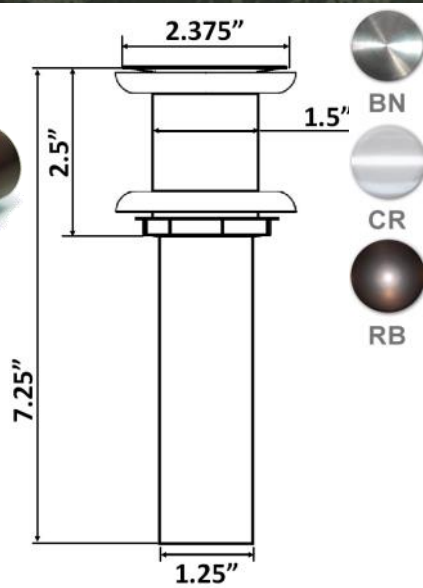

EB_D003 - Grid Drain 1.5" (1 1/2")