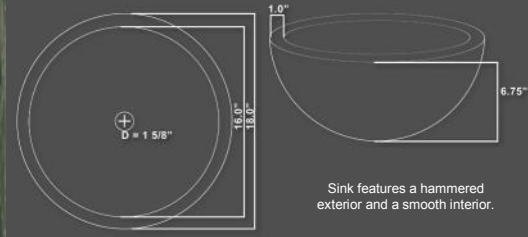

EB_C001AD
Antique Dark Copper

Sink Size: 16.5" x 6.0"
Compatible Drains: EB_D002, EB_D003

EB_C004 - Bowl Shaped Sink

EB_C004AD
Antique Dark Copper

Sink Size: 16.0" x 6.0"
Compatible Drains: EB_D002, EB_D003

EB_C005 - Double Wall Bowl Sink

EB_C005AD
Antique Dark Copper

Sink Size: 18.0" x 6.75"
Compatible Drains: EB_D002, EB_D003

EB_C006 - Canoe Shaped Sink

EB_C006AD
Antique Dark Copper

Sink Size: 18.0" x 12.0" x 5.0"
Compatible Drains: EB_D002, EB_D003