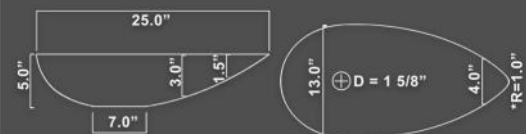

EB_S024CW-P
White Carrera Marble

Compatible Drains: EB_D001, EB_D002, EB_D003