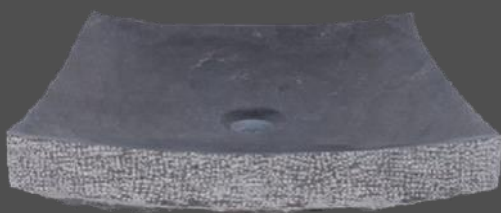

EB_S031 - Zen Stone Sink [17.0" x 17.0" x 4.0"]

EB_S031BL-H
Black Limestone