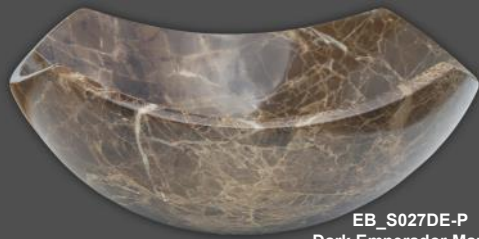

Stone Sinks

EB_S027 - Arched Bowl Stone Sink [16.5" x 6.5"]

EB_S027DE-P
Dark Emperador Marble