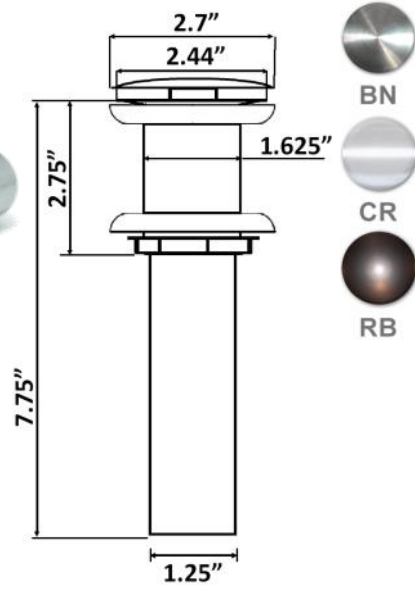

Compatible Drains: EB_D001, EB_D002, EB_D003

Size: 16.75" x 5.75"

EB_GS33 - Blue Ice Sink

Compatible Drains: EB_D001, EB_D002, EB_D003

Size: 16.5" x 5.5"

EB_GS34 - Autumn Warmth Swirl Sink

Compatible Drains: EB_D001, EB_D002, EB_D003

Size: 17.5" x 5.5"

EB_PS01 - Ming Dynasty Porcelain Sink

Compatible Drains: EB_D001, EB_D002, EB_D003

Size: 16.5" x 7.0"
Mounting Ring Not Needed

EB_PS02 - Evergreen Ribbed Porcelain Sink

Compatible Drains: EB_D001, EB_D002, EB_D003

Size: 15.5" x 5.75"
Mounting Ring Not Needed

Drains & Accessories

EB_D001 - Umbrella Popup Drain 1.625" (1 5/8")

EB_D001CR Shown

-  BN
-  CR
-  RB

| | |
|-------------------|--------|
| Brushed Nickel | D001BN |
| Chrome | D001CR |
| Oil Rubbed Bronze | D001RB |