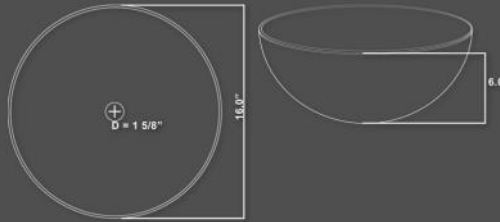

EB_C001AD
Antique Dark Copper

Sink Size: 16.5" x 6.0"
Compatible Drains: EB_D002, EB_D003

EB_C004 - Bowl Shaped Sink

EB_C004AD
Antique Dark Copper

Sink Size: 16.0" x 6.0"
Compatible Drains: EB_D002, EB_D003

EB_C005 - Double Wall Bowl Sink

EB_C005AD
Antique Dark Copper

Sink Size: 18.0" x 6.75"
Compatible Drains: EB_D002, EB_D003

EB_C006 - Canoe Shaped Sink

EB_C006AD
Antique Dark Copper

Sink Size: 18.0" x 12.0" x 5.0"
Compatible Drains: EB_D002, EB_D003