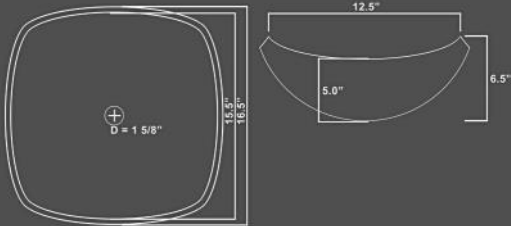

Compatible Drains: EB_D001, EB_D002, EB_D003