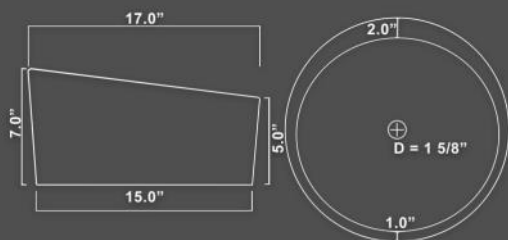

EB_S023BA-H
Black Basalt

Compatible Drains: EB_D001, EB_D002, EB_D003