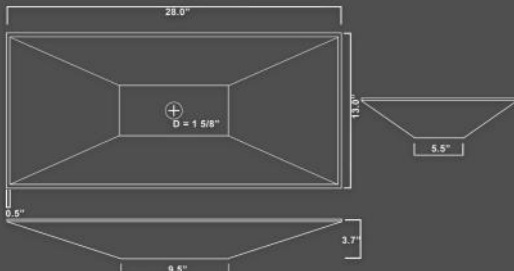

EB_S017 - Ultra Modern Stone Sink [28.0" x 13.0" x 3.7"]

EB_S019 - Galet Nobu Boulder Sink [Size Varies]

EB_S017BK-P
Absolute Black Granite

Compatible Drains: EB_D001, EB_D002, EB_D003

Check www.EdenBath.com/photos.asp for pictures and dimensions of EB_S019GN-P sinks currently in stock.