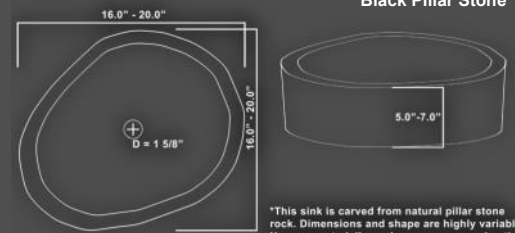

EB_S030PS-P
Black Pillar Stone

Compatible Drains: EB_D001, EB_D002, EB_D003