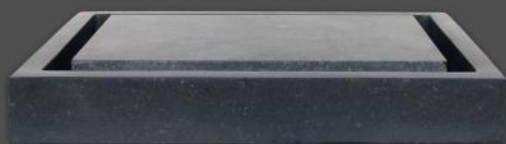

EB_S006 - Infinity Pool Stone Sink [22.0" x 16.0" x 3.0"]

EB_S006BA-H
Black Basalt

Compatible Drains: EB_D001, EB_D002, EB_D003

EB_S006BT-H
Beige Travertine

EB_S006CW-P
White Carrara Marble

EB_S010 - Small Oval Stone Sink [20.0" x 12.0" x 4.5"]