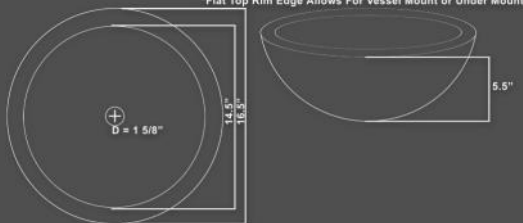

Compatible Drains: EB_D001, EB_D002, EB_D003

Do not use any acidic tub and tile cleaners, toilet bowl cleaners, ammonia, abrasive or soft paste cleaners, vinegar, alcohol, window cleaners or lemon juice. In addition do not use abrasive cleaning pads such as steel wool, metal brushes or scouring powders. Using any harsh chemicals or abrasives will almost always damage the sink. Remember, the best way to avoid possible staining is to rinse away any harmful liquids or deposits on the sink, such as tooth paste, wine or other types of alcohol.

To ensure your stone sink remains sealed, we recommend that you use a stone sealer every 3-4 months, just like you would on a granite kitchen countertop. Stone sealer products can be purchased from your local home improvement store, specialty tile store or stone countertop provider.