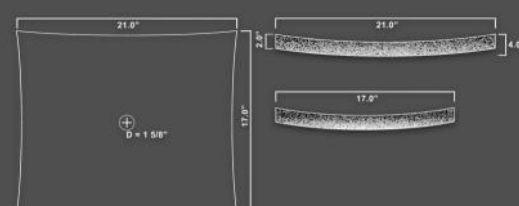

EB_S011BT-P
Beige Travertine

EB_S011DE-H
Dark Emperador Marble

EB_S011LM-P
White Limestone

EB_S014 - Large Zen Sink - Rough Edge [21.0" x 17.0" x 4.0"]

EB_S014BK-P
Absolute Black Granite

Compatible Drains: EB_D001, EB_D002, EB_D003