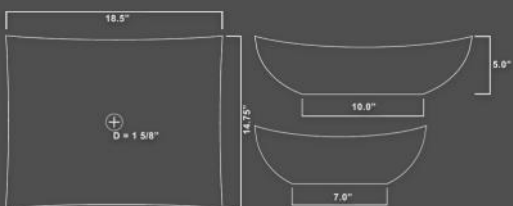

EB_S010LM-P
White Limestone

Compatible Drains: EB_D001, EB_D002, EB_D003

EB_S011 - Deep Zen Stone Sink [18.5" x 14.75" x 5.0"]

EB_S011WT-H
White Travertine

Compatible Drains: EB_D001, EB_D002, EB_D003

EB_S011BA-H
Black Basalt