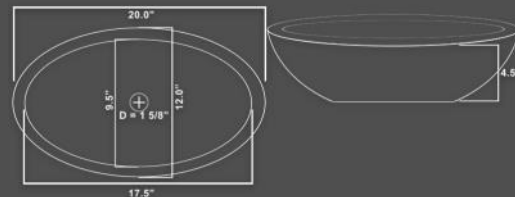

EB_S010LM-P
White Limestone

Compatible Drains: EB_D001, EB_D002, EB_D003