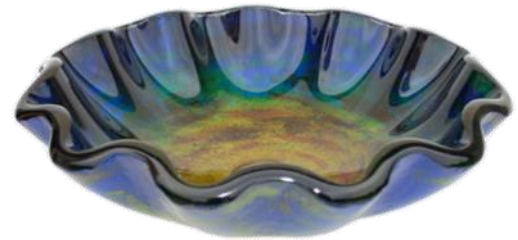

EB_GS05 - Wave Rim Multi Color Sink

Compatible Drains: EB_D001, EB_D002, EB_D003

Size: 18.0" x 5.25"