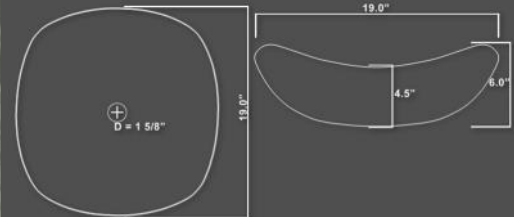

EB_C005 - Double Wall Bowl Sink

EB_C005AD
Antique Dark Copper

Sink Size: 18.0" x 6.75"
Compatible Drains: EB_D002, EB_D003

EB_C006 - Canoe Shaped Sink

EB_C006AD
Antique Dark Copper

Sink Size: 18.0" x 12.0" x 5.0"
Compatible Drains: EB_D002, EB_D003

EB_C009 - Semi-Recessed Sink

EB_C009AD
Antique Dark Copper

Sink Size: 17.0" x 6.5"
Compatible Drains: EB_D002, EB_D003

EB_C011 - Arched Edges Sink

EB_C011AD
Antique Dark Copper

Sink Size: 19.0" x 6.0"
Compatible Drains: EB_D002, EB_D003